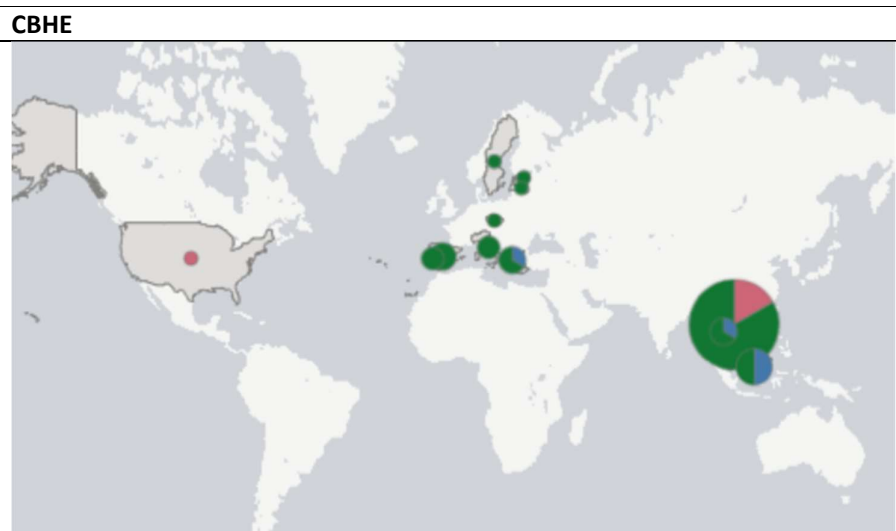

Laos Country Profile

Who are our mobility partners?

4 universities in 31 partnerships

Our priorities for education

N°1 priority for education

Internationalisation strategy

N°2 priority for education

Recognition of higher education

N°3 priority for education

Education policy

Who are our capacity-building partners?

Some facts & figures

Population:	7,688,108
Number of higher education institutions	13
Number of students in higher education	90 000
Main language(s) of instruction	Lao