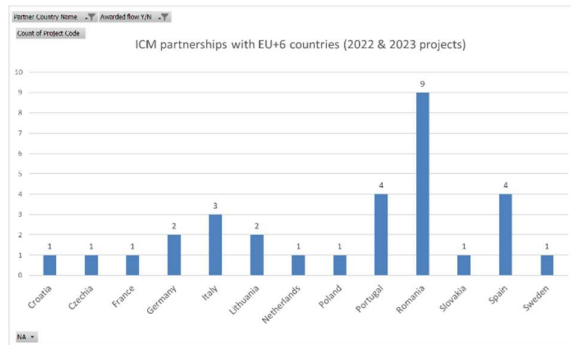

Laos Country Profile

Who are our mobility partners?

4 universities in 31 partnerships

Our priorities for education

N°1 priority for education

Internationalisation strategy

N°2 priority for education

Recognition of higher education

N°3 priority for education

Education policy

Who are our capacity-building partners?

Some facts & figures

Population:	7,688,108
Number of higher education institutions	13
Number of students in higher education	90 000
Main language(s) of instruction	Lao