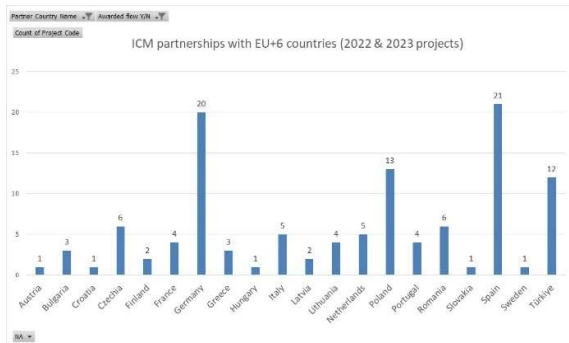

Nigeria country profile

Who are our mobility partners?

34 Nigerian universities in 115 partnerships

Who are our capacity-building partners?

Our priorities for education

N°1 priority for education

ENFP to provide

N°2 priority for education

ENFP to provide

N°3 priority for education

ENFP to provide

Some facts & figures

Population:	
Number of higher education institutions	129
Number of students in higher education	2 150 000
Main language(s) of instruction	