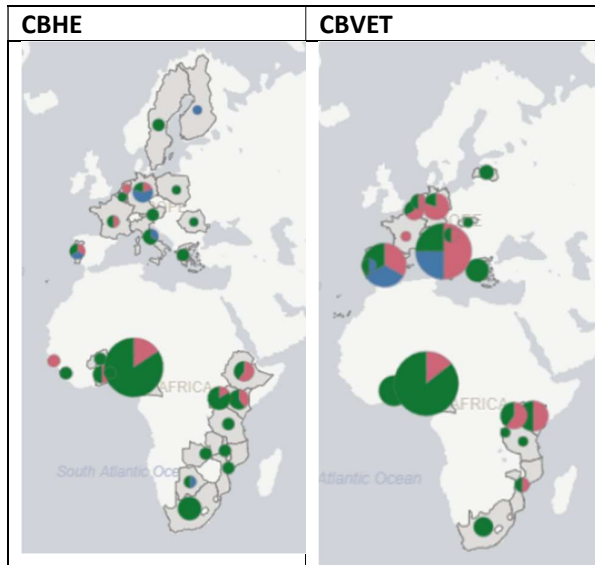

Nigeria country profile

Who are our mobility partners?

34 Nigerian universities in 115 partnerships

Who are our capacity-building partners?

Our priorities for education

N°1 priority for education

ENFP to provide

N°2 priority for education

ENFP to provide

N°3 priority for education

ENFP to provide

Some facts & figures

Population:	
Number of higher education institutions	129
Number of students in higher education	2 150 000
Main language(s) of instruction	